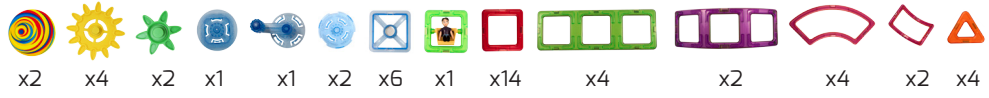

MAGNETS in MOTION

61pc Gear Set