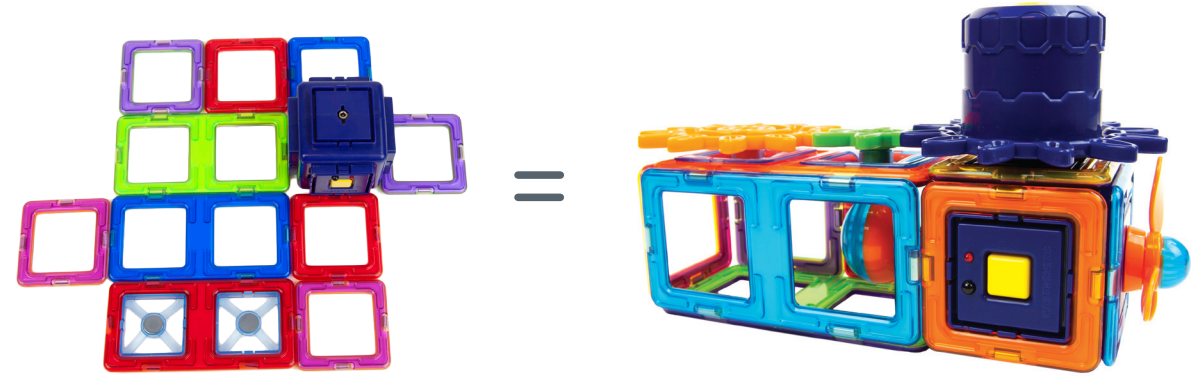

MAGNETS in MOTION

22pc Power Set