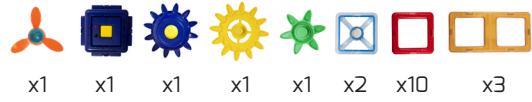

MAGNETS in MOTION

22pc Power Set