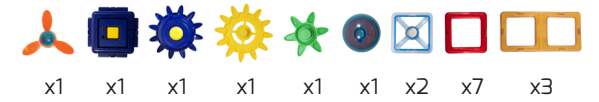

MAGNETS in MOTION

22pc Power Set