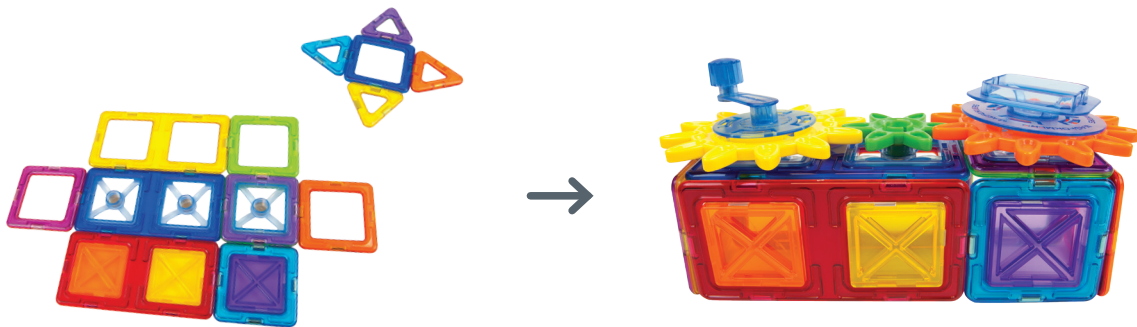

MAGNETS in MOTION

32pc Gear Set

=

=