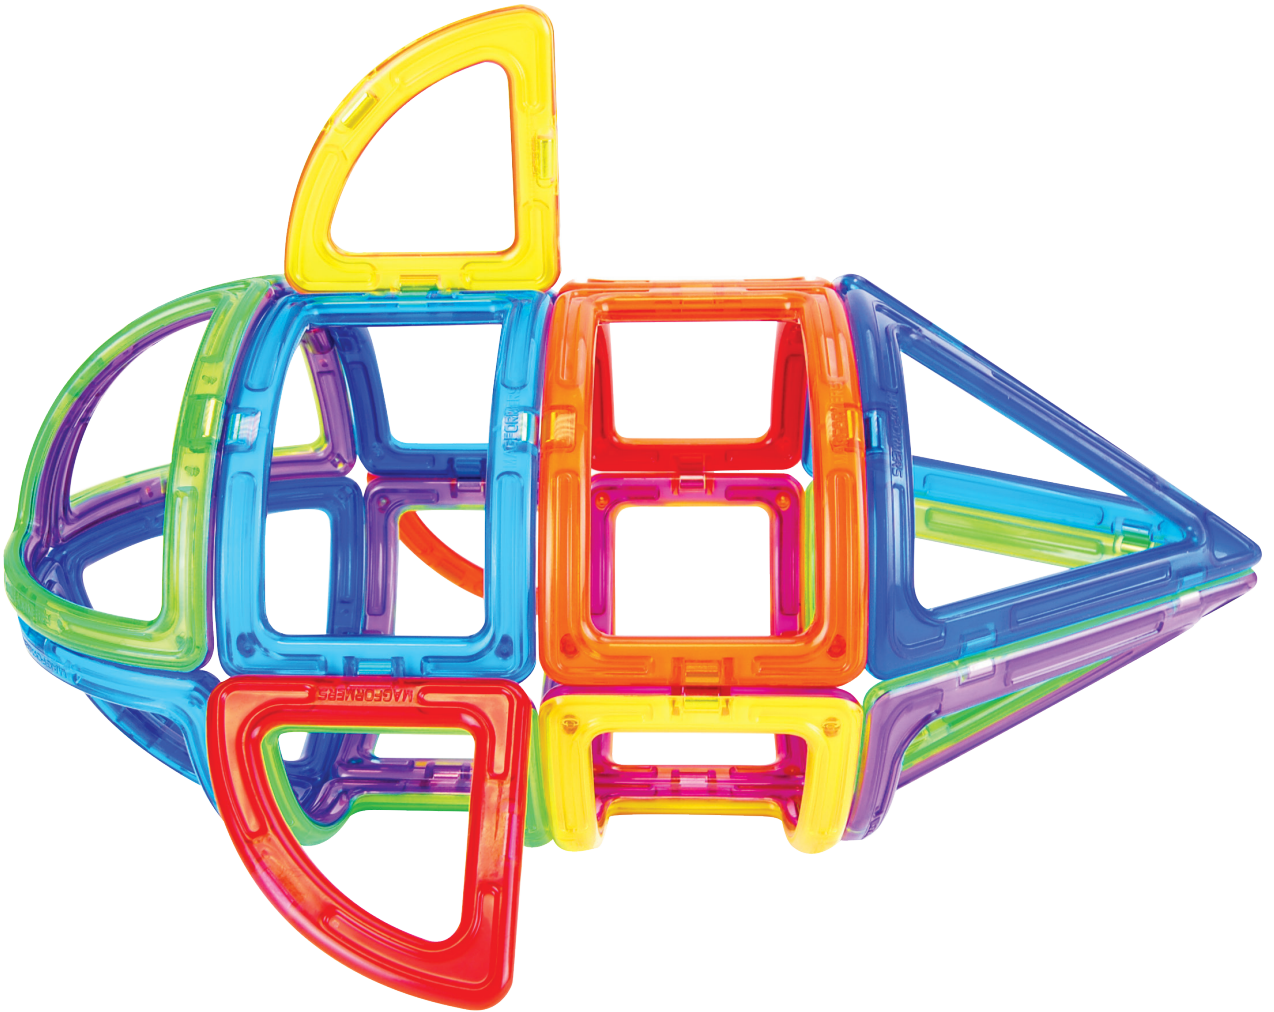

MAGFORMERS®

Intelligent Magnetic Construction Set For Brain Development

UNIQUE
44PC SET

IDEA BOOKLET
with 12 Different Builds!

TABLE OF CONTENTS

Tower	Page 1
Butterfly.....	Page 2
Cone	Page 3
Cake	Page 4
Sphere	Page 5
Diamond.....	Page 6
Wheel.....	Page 7
Wave	Page 8
Helmet.....	Page 9
3 Tier	Page 10
Submarine.....	Page 11
Bird	Page 12

SUBMARINE

x4

x4

x8

x3

BIRD

x4

x8