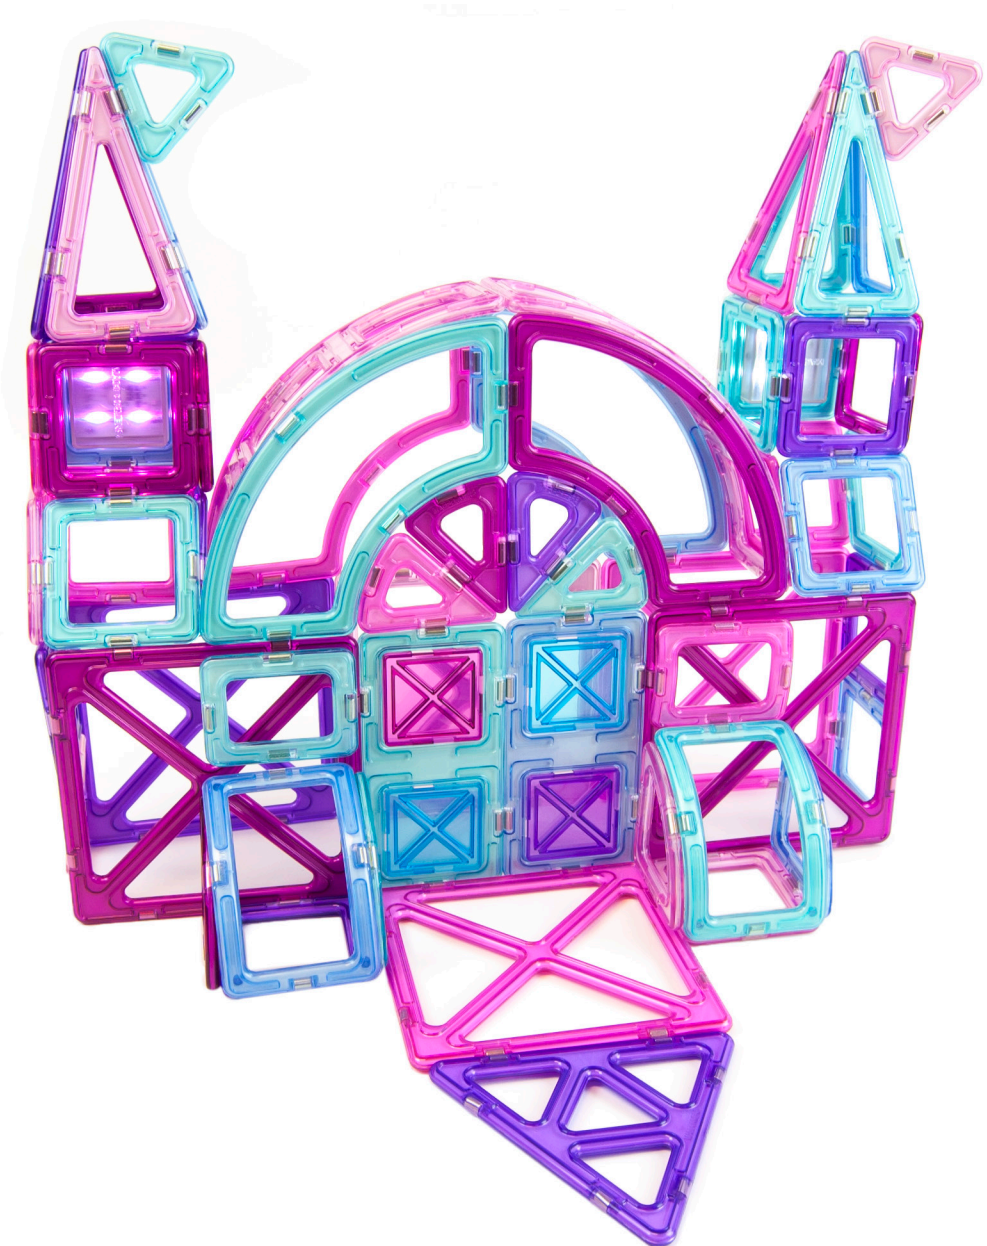

MAGFORMERS®

Intelligent Magnetic Construction Set For Brain Development

Inspire 100pc
Idea Booklet

STEP-BY-STEP
Instructions for 10
different builds!

TABLE OF CONTENTS

Balloon & Crown	Pages 1 & 2
Magic Wand & Purse	Pages 3 & 4
Ball Gown & Glass Slipper . .	Pages 5 & 6
Heart & Tower	Pages 7 & 8
Castle	Pages 9 & 10
Dragon	Pages 11 & 12

HEART

- 2  4  2  2  4  14 

+

TOWER

- 4  6  6  4  4  19 

PRINCESS CASTLE

- 18 
- 4 
- 6 
- 1 
- 1 

DRAGON

+

+

→

CAN YOU BUILD THESE ON YOUR OWN?

School House

Mini Castle

Small Ball

Wheel