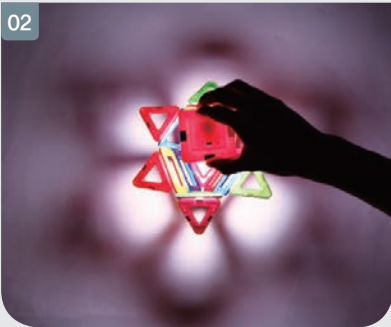

LED LIGHTED
SET

HI-TECH
SET
LINE

Push the button!

WALL

FOLD

ROLL

FOLD

PULL UP

SHADOW PLAY - COLOR CHANGE

SHADOW PLAY - PATTERN

SHADOW PLAY - ZOOM & IN / OUT

01

02

03

01

02

03

LED LIGHTED
SET

HI-TECH
SET
LINE

LED PYRAMID

WARNINGS

LED Warnings

- Please do not look at the light of the LED for an extended period of time to protect your vision.
- Please make sure to turn off all power blocks after use. (No light means the status is 'off'.)
- The proper charging time is 2 hours for the charging blocks. Please be careful not to overcharge.
- Please note that if you force connection or incorrectly connect to the USB CABLE, it may cause damage to the terminal. (Failures due to the negligence of the consumer cannot be compensated.)
- Included USB CABLE is for charging LED LIGHTED BOX. Please do not use it for other products, or connect it to the other product cables.
- Do not disassemble.
- Please do not throw, drop, or place in water.