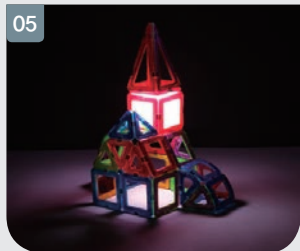

LED LIGHTED
SET

HI-TECH
SET
LINE

Push the button!

WALL

FOLD

ROLL

FOLD

PULL UP

WALL

ROLL

PULL UP

COMBINE

PULL UP

ROLL

COMBINE

SHADOW PLAY - ZOOM & MOVE

SHADOW PLAY - COLOR CHANGE

SHADOW PLAY - PATTERN

SHADOW PLAY - ZOOM & IN / OUT

01

02

03

01

02