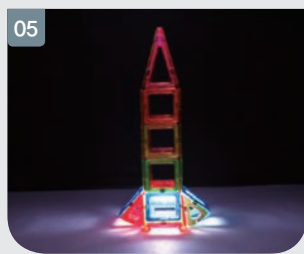

LED LIGHTED
SET

HI-TECH
SET
LINE

Push the button!

WALL

FOLD

ROLL

FOLD

PULL UP

WALL

ROLL

PULL UP

COMBINE

PULL UP

ROLL

COMBINE

SHADOW PLAY - ZOOM & MOVE