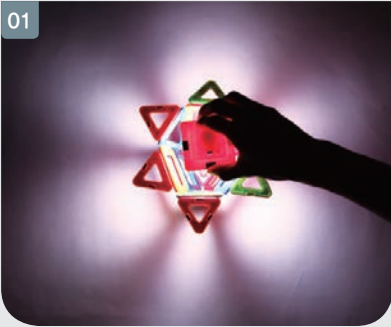

SHADOW PLAY - COLOR CHANGE

SHADOW PLAY - PATTERN

SHADOW PLAY - ZOOM & IN / OUT

01

02

03

01

02

03

LED LIGHTED
SET

HI-TECH
SET
LINE

LED PYRAMID

WARNINGS

LED Warnings

- Please do not look at the light of the LED for an extended period of time to protect your vision.
- Please make sure to turn off all power blocks after use. (No light means the status is 'off'.)
- The proper charging time is 2 hours for the charging blocks. Please be careful not to overcharge.
- Please note that if you force connection or incorrectly connect to the USB CABLE, it may cause damage to the terminal. (Failures due to the negligence of the consumer cannot be compensated.)
- Included USB CABLE is for charging LED LIGHTED BOX. Please do not use it for other products, or connect it to the other product cables.
- Do not disassemble.
- Please do not throw, drop, or place in water.