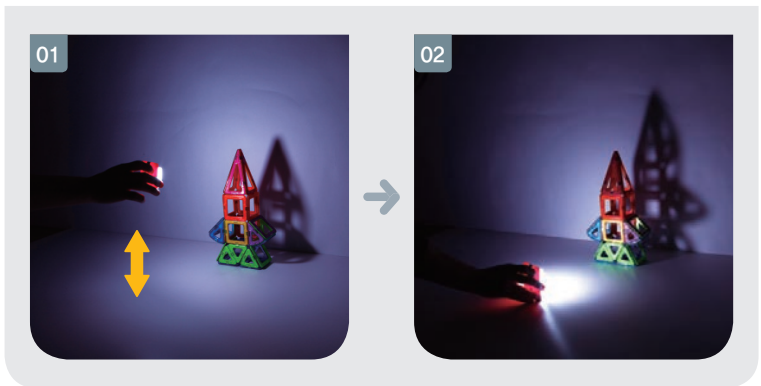

LED LIGHTED
SET

HI-TECH
SET
LINE

Push the button!

WALL

FOLD

ROLL

FOLD

PULL UP

WALL

ROLL

PULL UP

COMBINE

PULL UP

ROLL

COMBINE

SHADOW PLAY - ZOOM & MOVE