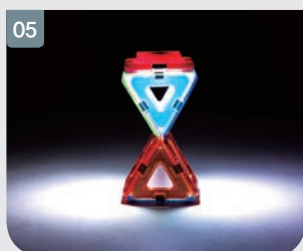

LED LIGHTED
SET

HI-TECH
SET
LINE

Push the button!

WALL

FOLD

ROLL

FOLD

PULL UP

WALL

ROLL

PULL UP

COMBINE

PULL UP

ROLL

COMBINE

SHADOW PLAY - ZOOM & MOVE