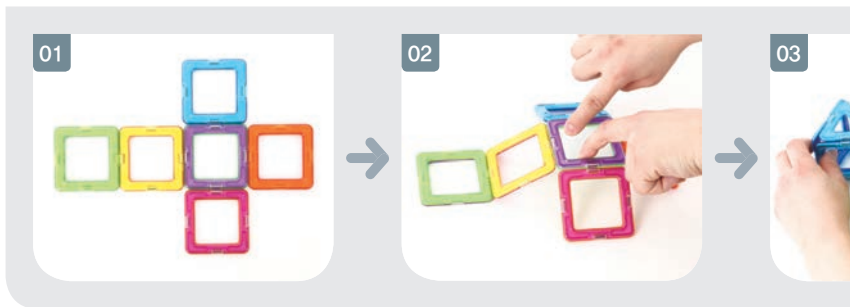

LED LIGHTED
SET

HI-TECH
SET
LINE

Push the button!

WALL

FOLD

ROLL

FOLD

PULL UP

WALL

ROLL

PULL UP

COMBINE

PULL UP

ROLL

COMBINE

SHADOW PLAY - ZOOM & MOVE

SHADOW PLAY - COLOR CHANGE

SHADOW PLAY - PATTERN

SHADOW PLAY - ZOOM & IN / OUT

01

02

03

01

02