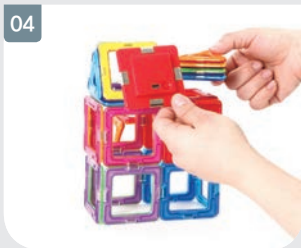

LED LIGHTED
SET

HI-TECH
SET
LINE

Push the button!

WALL

FOLD

ROLL

FOLD

PULL UP

WALL

ROLL

PULL UP

COMBINE

PULL UP

ROLL

COMBINE

SHADOW PLAY - ZOOM & MOVE