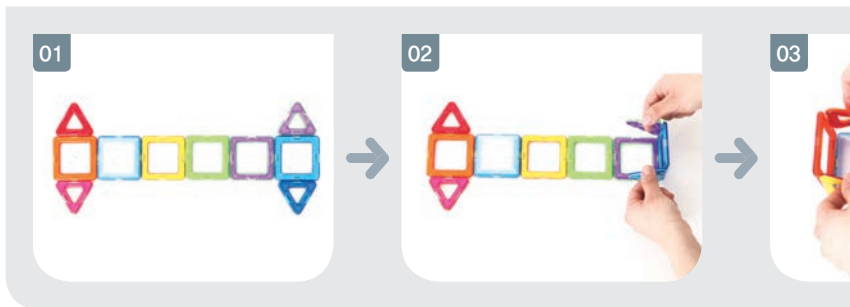

LED LIGHTED
SET

HI-TECH
SET
LINE

Push the button!

WALL

FOLD

ROLL

FOLD

PULL UP

WALL

ROLL

PULL UP

COMBINE

PULL UP

ROLL

COMBINE

SHADOW PLAY - ZOOM & MOVE