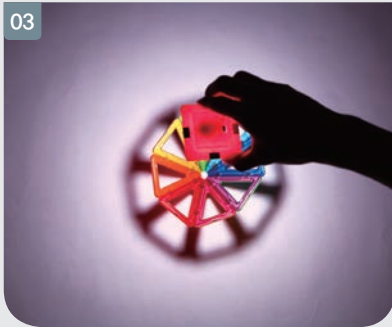

LED LIGHTED
SET

HI-TECH
SET
LINE

Push the button!

WALL

FOLD

ROLL

FOLD

PULL UP

03

LED LIGHTED
SET

HI-TECH
SET
LINE

LED PYRAMID

WARNINGS

LED Warnings

- Please do not look at the light of the LED for an extended period of time to protect your vision.
- Please make sure to turn off all power blocks after use. (No light means the status is 'off'.)
- The proper charging time is 2 hours for the charging blocks. Please be careful not to overcharge.
- Please note that if you force connection or incorrectly connect to the USB CABLE, it may cause damage to the terminal. (Failures due to the negligence of the consumer cannot be compensated.)
- Included USB CABLE is for charging LED LIGHTED BOX. Please do not use it for other products, or connect it to the other product cables.
- Do not disassemble.
- Please do not throw, drop, or place in water.