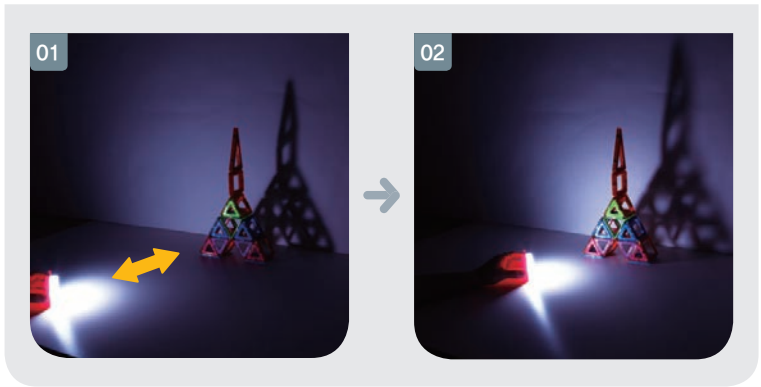

LED LIGHTED
SET

HI-TECH
SET
LINE

Push the button!

WALL

FOLD

ROLL

FOLD

PULL UP

WALL

ROLL

PULL UP

COMBINE

PULL UP

ROLL

COMBINE

SHADOW PLAY - ZOOM & MOVE