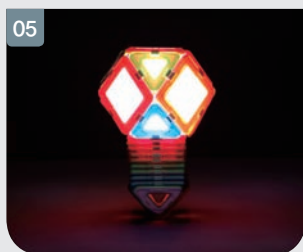

LED LIGHTED
SET

HI-TECH
SET
LINE

Push the button!

WALL

FOLD

ROLL

FOLD

PULL UP

WALL

ROLL

PULL UP

COMBINE

PULL UP

ROLL

COMBINE

SHADOW PLAY - ZOOM & MOVE