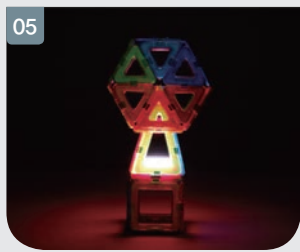

LED LIGHTED
SET

HI-TECH
SET
LINE

Push the button!

WALL

FOLD

ROLL

FOLD

PULL UP

WALL

ROLL

PULL UP

COMBINE

PULL UP

ROLL

COMBINE

SHADOW PLAY - ZOOM & MOVE

SHADOW PLAY - COLOR CHANGE

SHADOW PLAY - PATTERN

SHADOW PLAY - ZOOM & IN / OUT

01

02

03

01

02