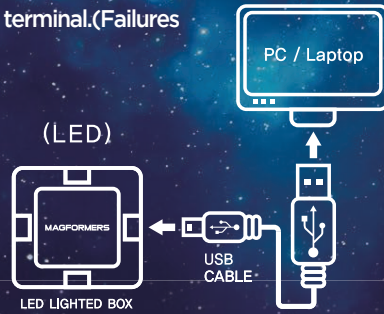

03

LED LIGHTED
SET

HI-TECH
SET
LINE

LED PYRAMID

WARNINGS

LED Warnings

- Please do not look at the light of the LED for an extended period of time to protect your vision.
- Please make sure to turn off all power blocks after use. (No light means the status is 'off'.)
- The proper charging time is 2 hours for the charging blocks. Please be careful not to overcharge.
- Please note that if you force connection or incorrectly connect to the USB CABLE, it may cause damage to the terminal. (Failures due to the negligence of the consumer cannot be compensated.)
- Included USB CABLE is for charging LED LIGHTED BOX. Please do not use it for other products, or connect it to the other product cables.
- Do not disassemble.
- Please do not throw, drop, or place in water.