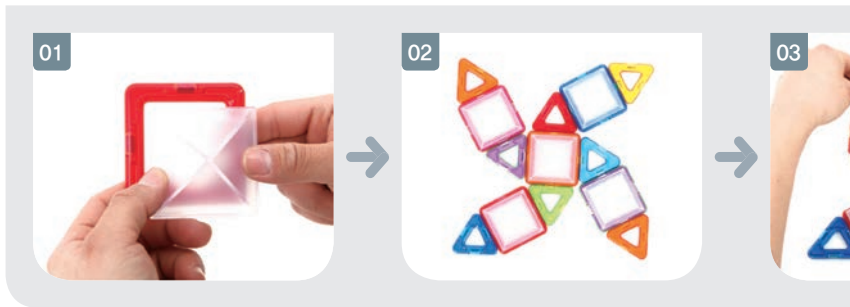

LED LIGHTED
SET

HI-TECH
SET
LINE

Push the button!

WALL

FOLD

ROLL

FOLD

PULL UP