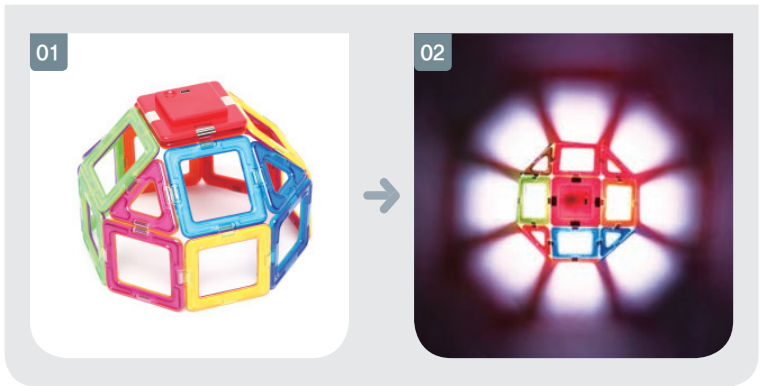

SHADOW PLAY - PATTERN