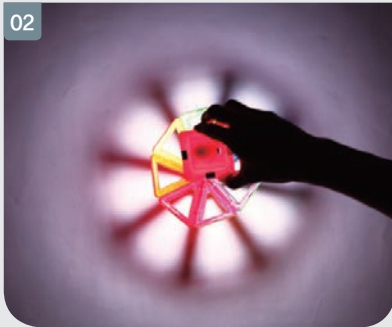

LED LIGHTED
SET

HI-TECH
SET
LINE

Push the button!

WALL

FOLD

ROLL

FOLD

PULL UP

SHADOW PLAY - COLOR CHANGE

SHADOW PLAY - PATTERN

SHADOW PLAY - ZOOM & IN / OUT

01

02

03

01

02

03

LED LIGHTED
SET

HI-TECH
SET
LINE

LED PYRAMID

WARNINGS

LED Warnings

- Please do not look at the light of the LED for an extended period of time to protect your vision.
- Please make sure to turn off all power blocks after use. (No light means the status is 'off'.)
- The proper charging time is 2 hours for the charging blocks. Please be careful not to overcharge.
- Please note that if you force connection or incorrectly connect to the USB CABLE, it may cause damage to the terminal. (Failures due to the negligence of the consumer cannot be compensated.)
- Included USB CABLE is for charging LED LIGHTED BOX. Please do not use it for other products, or connect it to the other product cables.
- Do not disassemble.
- Please do not throw, drop, or place in water.